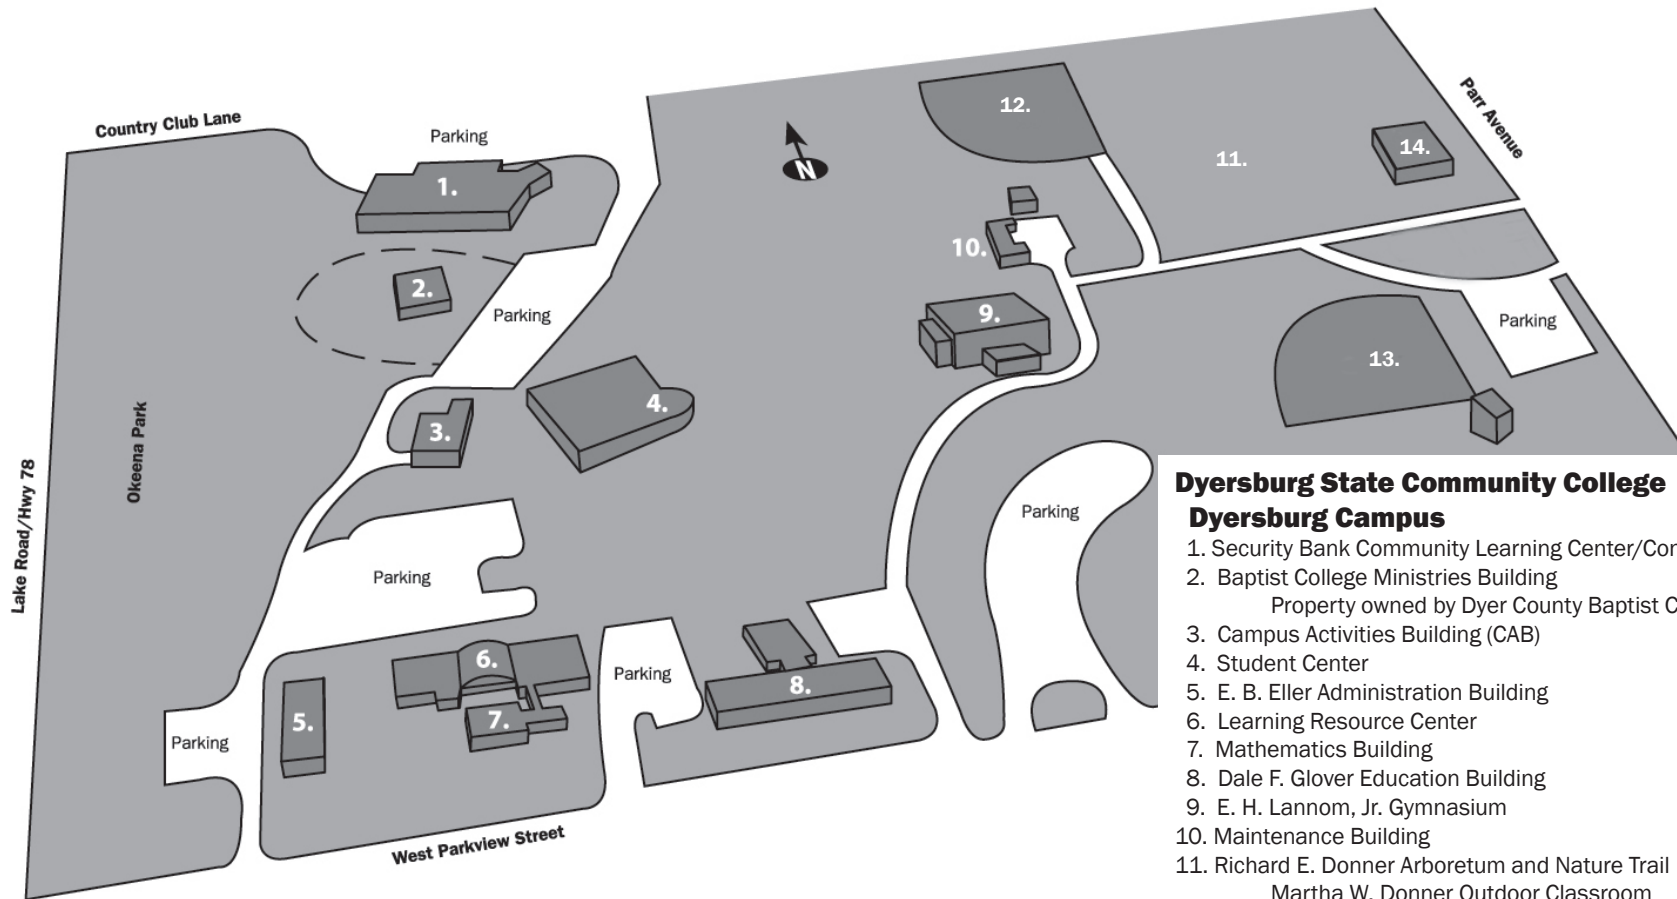

DSCC Dyersburg Campus Map

Dyersburg State Community College Dyersburg Campus

1. Security Bank Community Learning Center/Cont. Ed. Offices
2. Baptist College Ministries Building
Property owned by Dyer County Baptist Churches
3. Campus Activities Building (CAB)
4. Student Center
5. E. B. Eller Administration Building
6. Learning Resource Center
7. Mathematics Building
8. Dale F. Glover Education Building
9. E. H. Lannom, Jr. Gymnasium
10. Maintenance Building
11. Richard E. Donner Arboretum and Nature Trail
Martha W. Donner Outdoor Classroom
12. Softball Field
13. Baseball Field and Press Box
14. Dyer County Health Department on property leased from DSCC